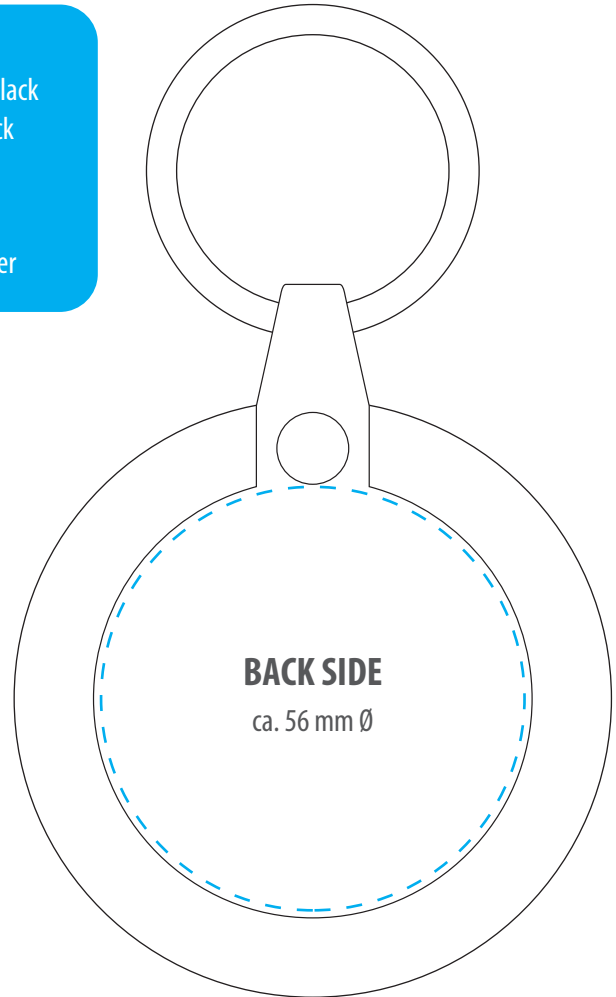

52575 REEVES-myCONVERTICS

6-in-1 Charging Cable

UV DIGITAL PRINT (UVD)

52575-BK:
Body: 80% Black
Keyring: Black

52575-WE:
Body: White
Keyring: Silver

FRONT SIDE

ca. 64,5 mm Ø

BACK SIDE